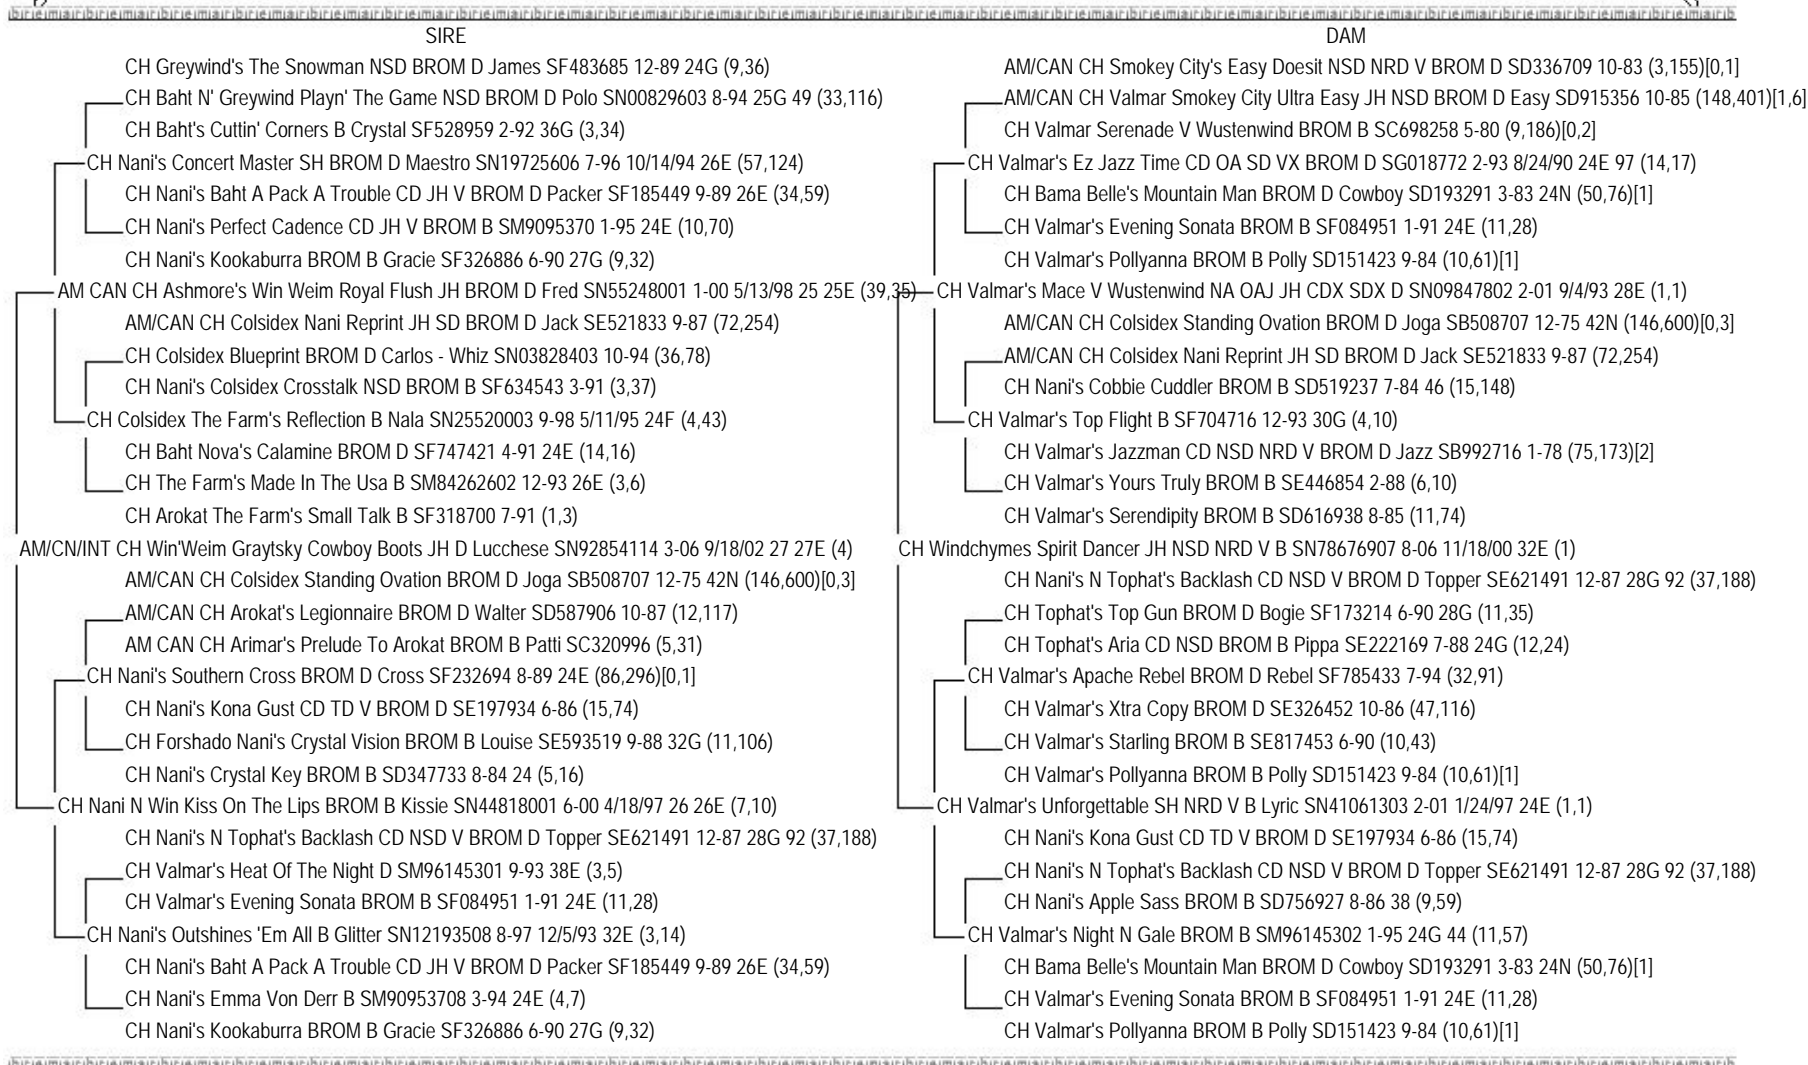

Pedigree

CH Monterra's Best Bet SH D Stoli SR34466904 5/17/06

I HEREBY CERTIFY THAT, this Pedigree is true and correct to the best of my knowledge and belief.

Signature of Breeder

[Pedigree Coding](#)

[CH Monterra's Best Bet SH D Stoli SR34466904 5/17/06](#)

You may copy the anchor link below into your Web page code,

or insert a hyperlink (the portion between the quotes)

or copy the link above to display or EMAIL the pedigree=

```
<a href="http://69.54.29.103/BremarLinked.asp?N1=CH Monterra's Best Bet SH D Stoli SR34466904 5/17/06&N2=&S1=WINWEIMGRAYTSKYCOWBOYBOOT&D1=WINDCHYMESSPIRITDANCER">Pedigree</a>
```