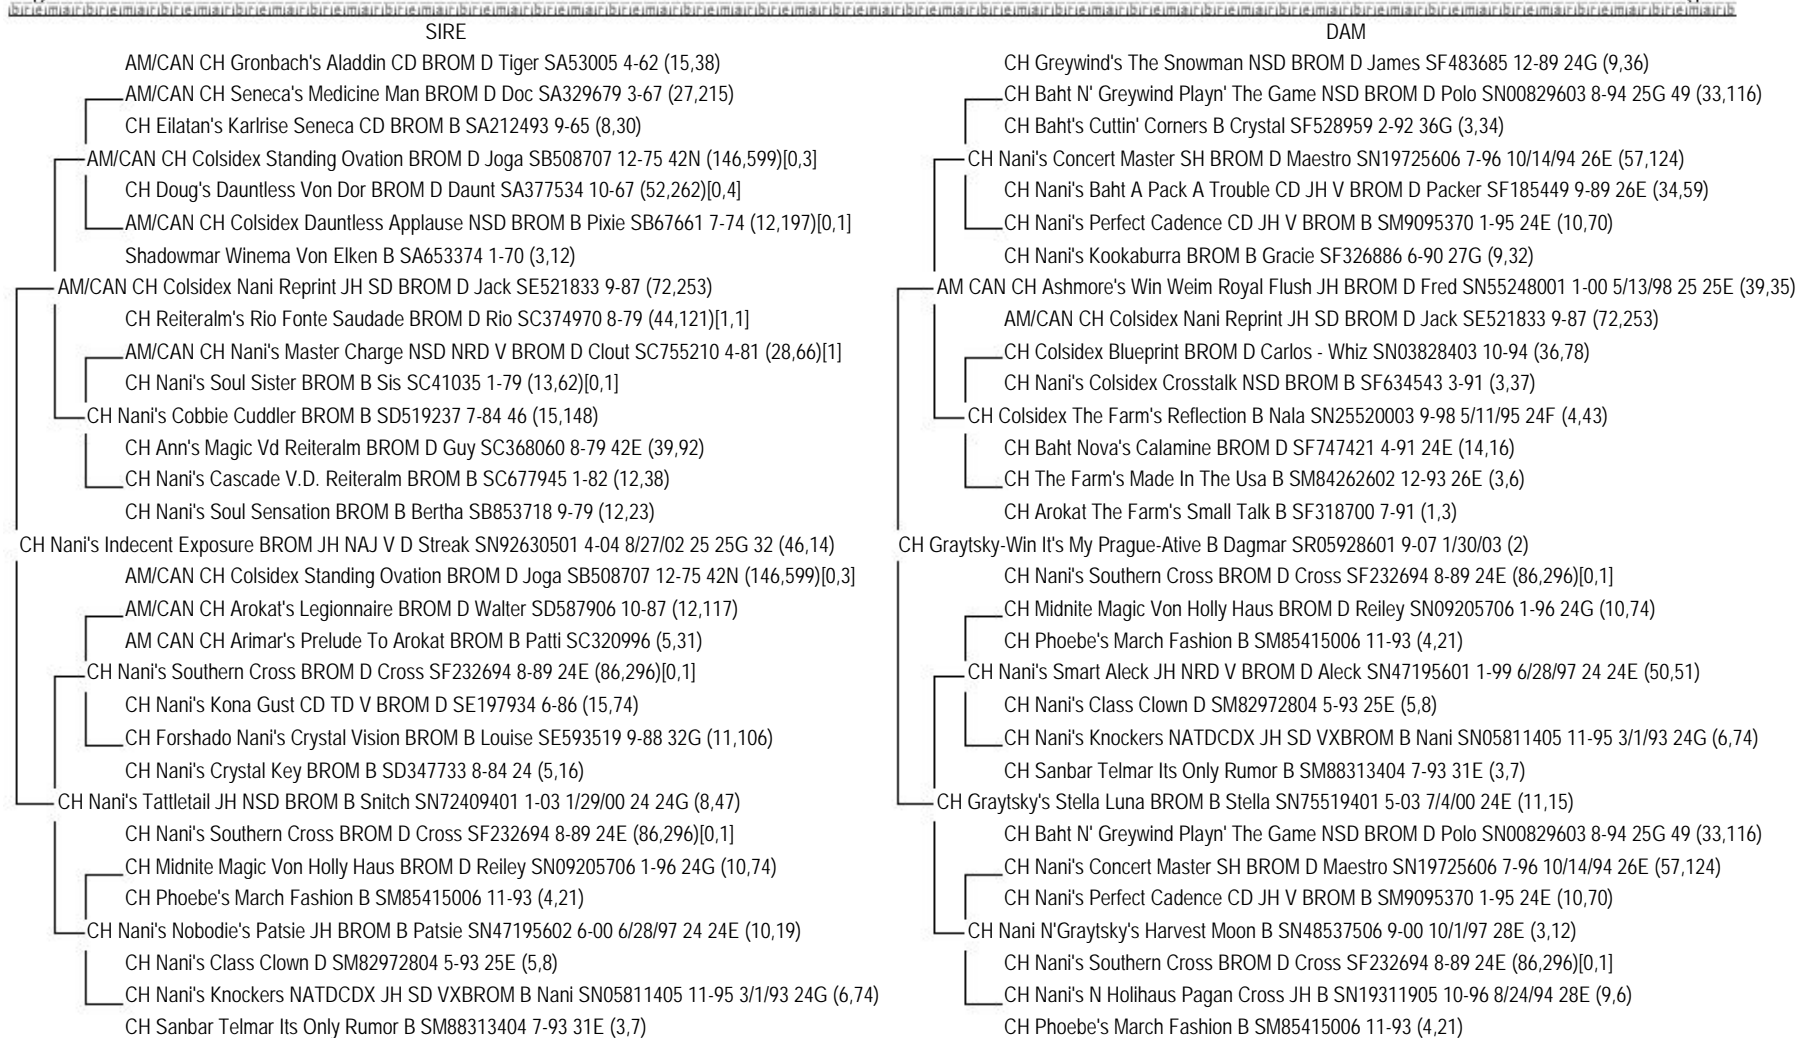

OFA Prelim Excellent, CERF Clear, Elbows Normal, Cardiac Normal

Pedigree

CH Win'Weim's It's My Grey Goose D SR42607802 5/25/07

I HEREBY CERTIFY THAT, this Pedigree is true and correct to the best of my knowledge and belief.

Signature of Breeder

[Pedigree Coding](#)

[CH Win'Weim's It's My Grey Goose D SR42607802 5/25/07](#)

You may copy the anchor link below into your Web page code,

or insert a hyperlink (the portion between the quotes)

or copy the link above to display or EMAIL the pedigree=

```
<a href="http://69.54.29.103/BremarLinked.asp?N1=CH Win'Weim's It's My Grey Goose D SR42607802 5/25/07&N2=&S1=NANIINDECENTEXPOSURE&D1=GRAYTSKYWINITMYPRAGUEATIV">Pedigree</a>
```